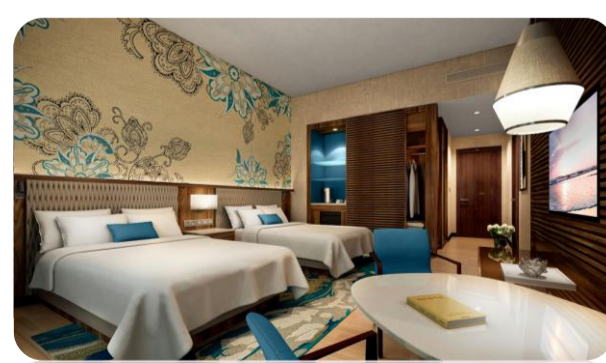

* ROOMS FOR 2 OR 3 PAXS WILL BE ASSIGNED TO KING ROOM WITH EXTRA BED FOR ALL CATEGORIES.

* ROOMS FOR 4 PAXS WILL BE AUTOMATICALLY UPGRADED TO FAMILY ROOMS FOR ALL CATEGORIES.

* SINGLE SUPPLEMENT SUBJECT TO A SURCHARGE OF ADDITIONAL 20 % FROM THE TOUR FARE.

CATEGORY	BED CONFIGURATION	MAX CAPACITY (CHILDREN UNDER 12 YEARS OF AGE)	BED DIMENSIONS
SUPERIOR KING	1 KING BED + 1 EXTRA BED OR 1 BABY COT	2 ADULT + 1 CHILD / INFANT OR 3 ADULTS	* 183 CM (W) X 203 CM (L) *90 CM (W) X 190CM (L)
SUPERIOR FAMILY	1 SET TWIN BEDS + 1 BABY COT	2 ADULT + 2 CHILDREN OR 4 ADULTS	* 140 CM (W) X 203 CM (L)
DELUXE KING	1 KING BED + 1 EXTRA BED OR 1 BABY COT	2 ADULT + 1 CHILD / INFANT OR 3 ADULTS	* 183 CM (W) X 203 CM (L) *90 CM (W) X 190CM (L)
DELUXE FAMILY	1 KING BED + 1 EXTRA BED OR 1 BABY COT	2 ADULT + 2 CHILDREN OR 4 ADULTS	* 140 CM (W) X 203 CM (L)
DELUXE GOLD KING	1 KING BED + 1 EXTRA BED OR 1 BABY COT	2 ADULT + 1 CHILD / INFANT OR 3 ADULTS	* 183 CM (W) X 203 CM (L) *90 CM (W) X 190CM (L)
DELUXE GOLD FAMILY	1 KING BED + 1 EXTRA BED OR 1 BABY COT	2 ADULT + 2 CHILDREN OR 4 ADULTS	* 140 CM (W) X 203 CM (L)
STUDIO SUITE GOLD (DUPLEX)	GROUND FLOOR : 1 SET TWIN BEDS	GF : 2 ADULT + 2 CHILDREN OR 4 ADULTS	* 140 CM (W) X 203 CM (L)
	1ST FLOOR : 1 KING BED + 1 EXTRA BED OR 1 BABY COT	1ST FLOOR : 2 ADULT + 1 CHILD / INFANT OR 3 ADULTS	* 183 CM (W) X 203 CM (L) *90 CM (W) X 190CM (L)

[Click here to Submit Enquiry](#)

(DH-160418)