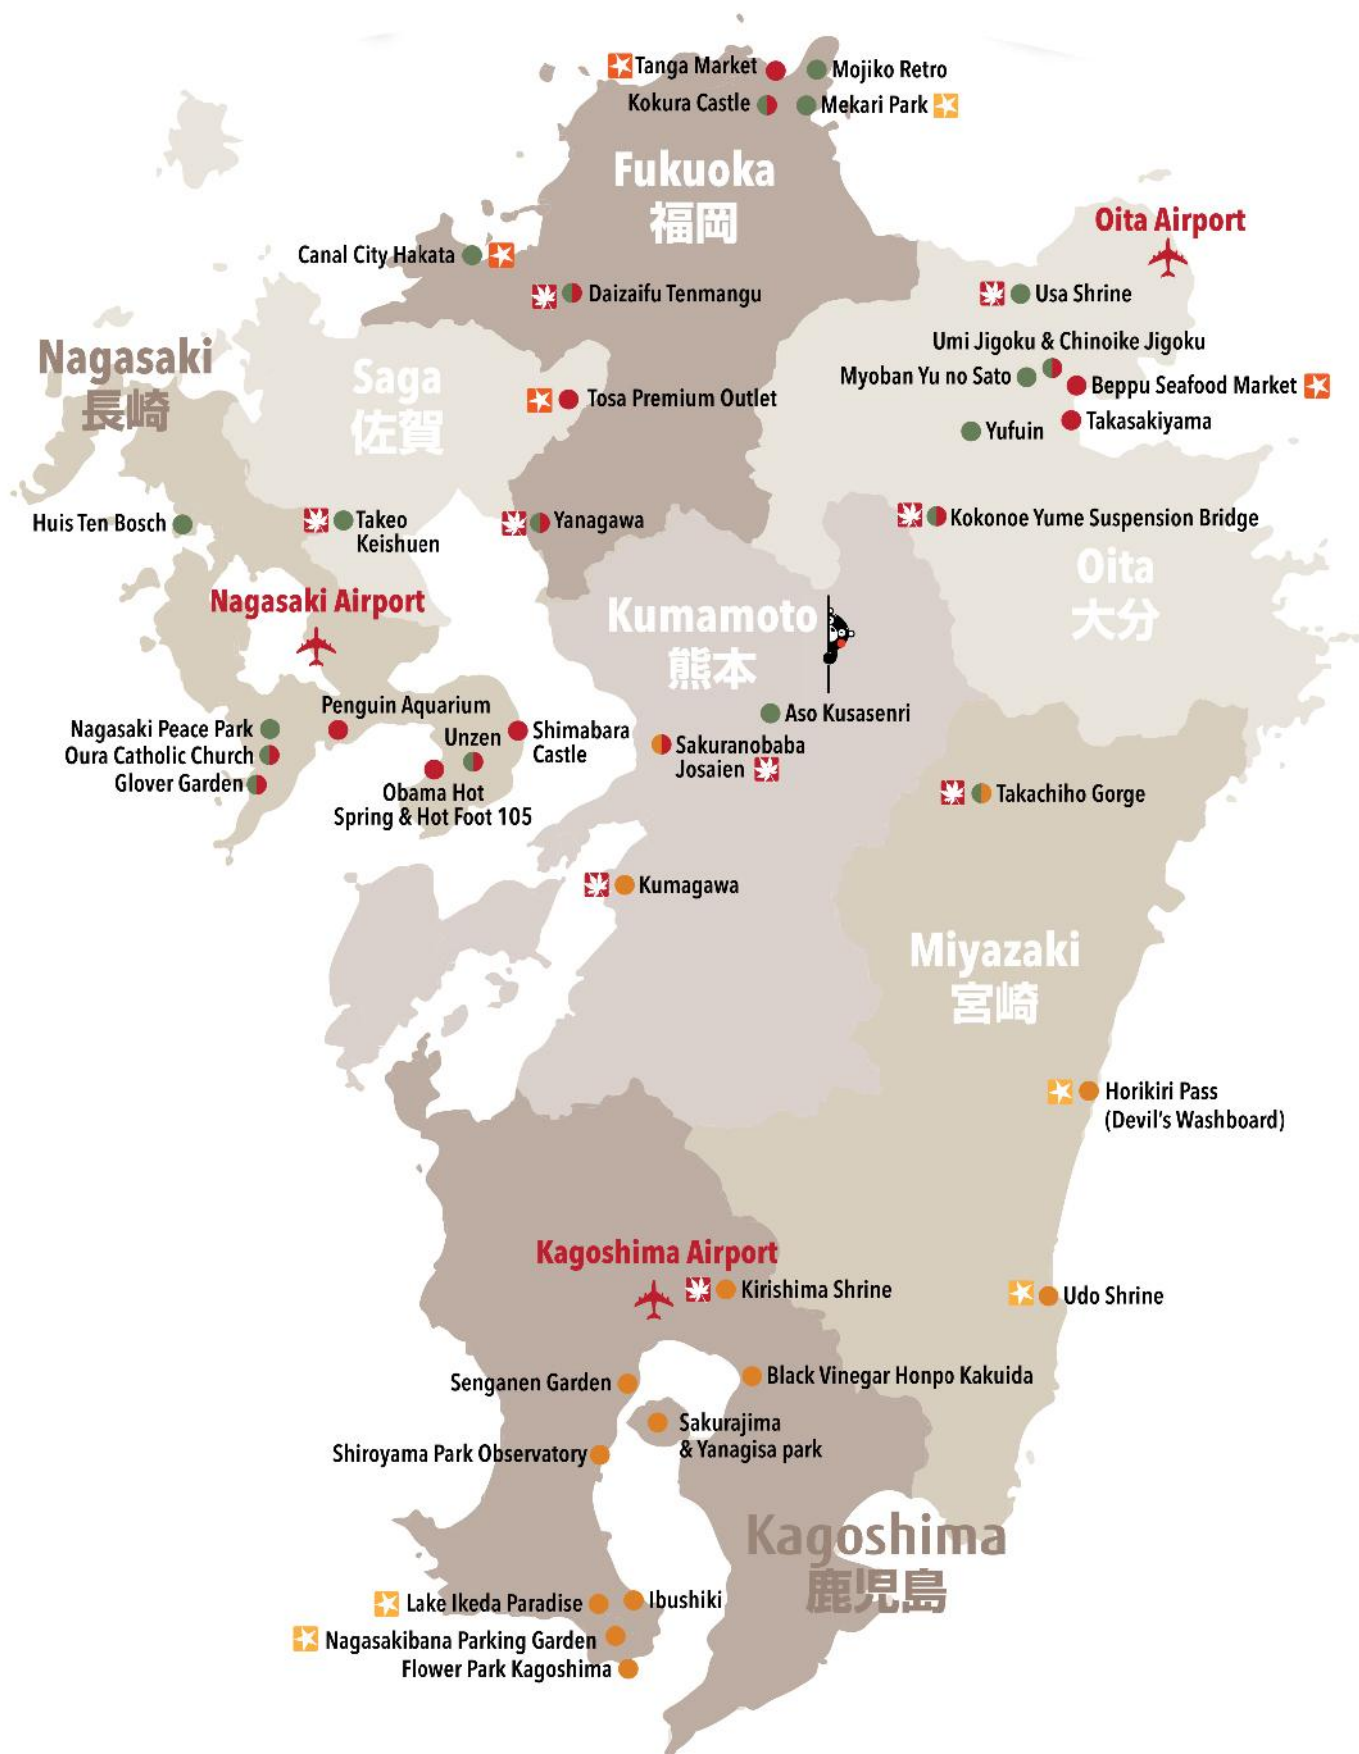

6 DAYS 4 NIGHTS HIGHLIGHTS OF KYUSHU

[Click here to Submit Enquiry](#)

(JTB-110917)