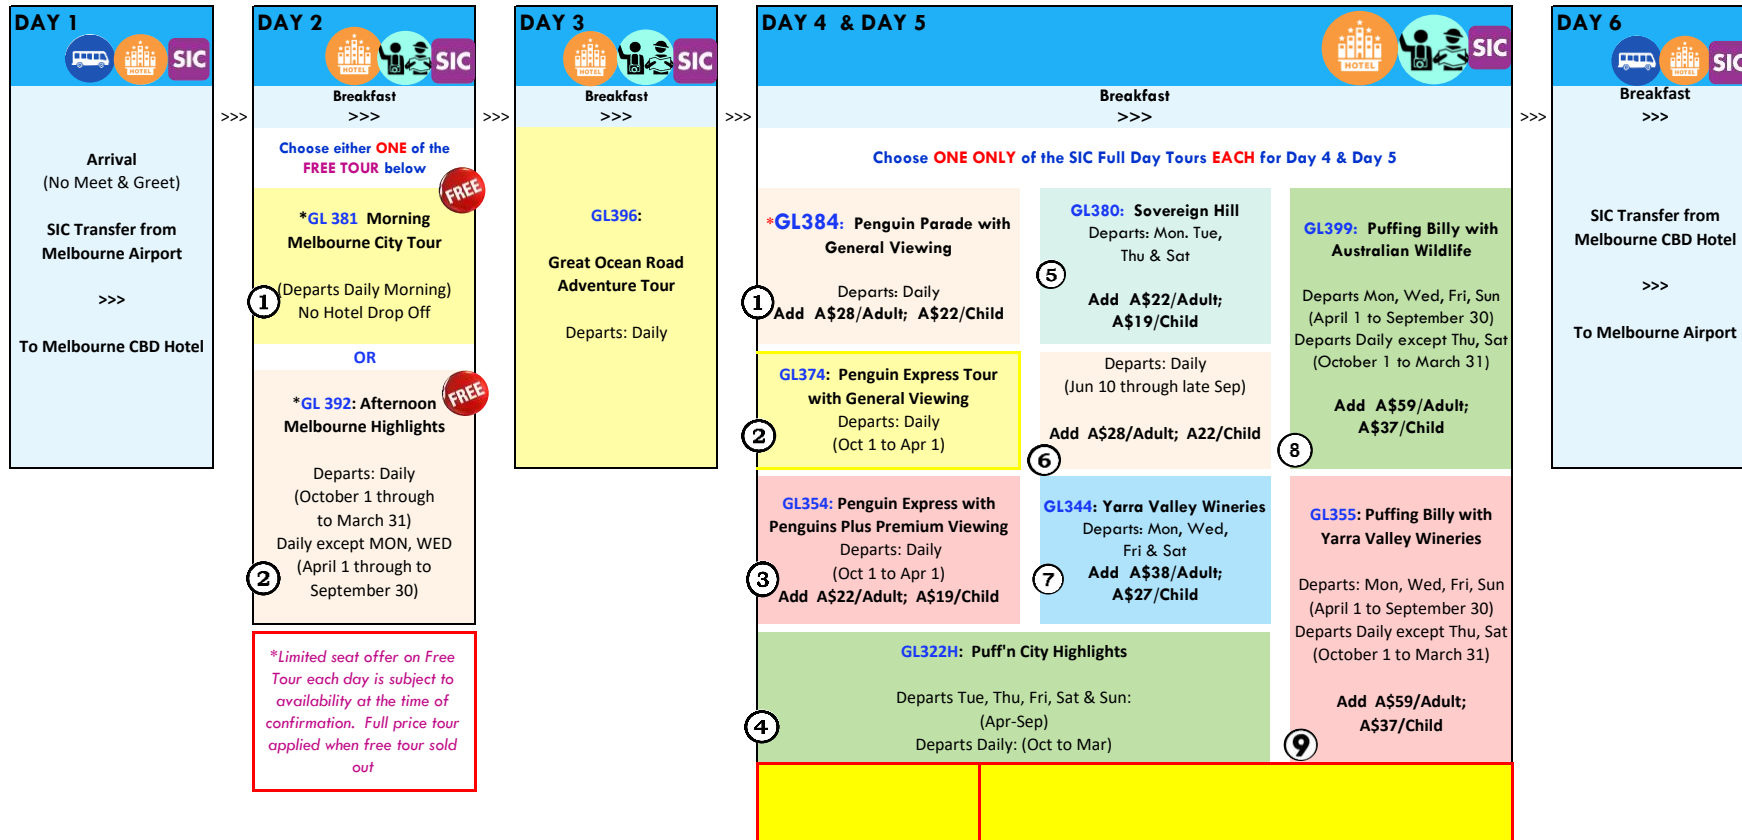

# 6 Days Grand Melbourne

(2 FULL DAY + HALF DAY)

Valid Till 31 Mar 2019

\*Private transfer is available. Additional charge is required.

FREE WIFI	ACCOMMODATION	VALIDITY	BLOCK OUT	PER ADULT (A\$)			PER CHILD 3 - 12 YEARS OLD (A\$)			EXTENSION WITH BREAKFAST				REMARKS
				SGL	TWN	TRP	CHT	CWB	CNB	PER ROOM PER NIGHT (A\$)			CHD BREAKT	
										SGL	TWN	TRP		
-	Nova Stargate Apartment Hotel (NO B'fast) 3.5*	1 Apr- 31 Aug 18 , 1 Dec 18 - 31 Mar 19	Australian Open, Grand Prix, AFL Grand Final, Melbourne Cup week, New Year's Eve.	933	694	689	500	460	315	115	115	160	N/A	Add \$25 per pax per day for breakfast if required.
-	ibis budget Melbourne CBD 3* (Continental Bfast)	1 Apr18 - 31Mar19	28 - 29 Sep18	987	721	N/A	527	N/A	N/A	125	125	N/A	N/A	-
Free Wifi	Ibis Styles Kingsgate Melbourne 3* (Hotel undergoing renovation until June 2020)	1 Apr- 30 Sep 18	6 - 7 Jun, 28 - 29 Sep18	1009	732	727	538	379	320	129	129	159	16	-
-	Causeway Inn On The Mall 3* (Cont. Buffet B'fast) Stay between 01Apr18-31Aug18 - 4th Night Free	Special Booking Period: 15 Feb - 31 May18	6-9 Jun , 16-17, 19-20, 22-23, 25, 27-28 Jul, 2-3, 5, 28-29 Aug 18	1052	753	781	550	568	315	137	137	216	N/A	Special Offer Travel Period: 1 Apr - 31Aug, 1 - 24 Dec18, 2 -10 Jan19 Travel between 01Apr18- 31Aug18 -Stay 3 nights and get the 4th Night Free
-	Causeway Inn On The Mall (Cont. Buffet B'fast) 3*	1 Apr18 - 27 Mar19	Min. 2N 6 - 9 Jun, 28 - 29 Sep, 20 Oct, 1 - 6, 8 Nov, 31 Dec18, 14 - 27 Jan19, 7 -10, 14 -17,21 - 24, 28 - 31 Mar19	1117	786	805	582	568	315	149	149	229	N/A	-
-	Great Southern Hotel Melbourne 3.5*	1 Apr- 30 June 18	Min.2N 6 Jun18	982	770	N/A	576	N/A	N/A	124	143	N/A	N/A	-
-	Great Southern Hotel Melbourne 3.5*	1 July18- 31 Mar19	Min.2N 28 - 29 Sep, 19 - 20, 26 - 27 Oct, 2 - 10 Nov, 31 Dec18, 14 - 27 Jan, 4 - 5 Feb, 22 - 24 Mar19	1004	780	N/A	587	N/A	N/A	128	147	N/A	N/A	-