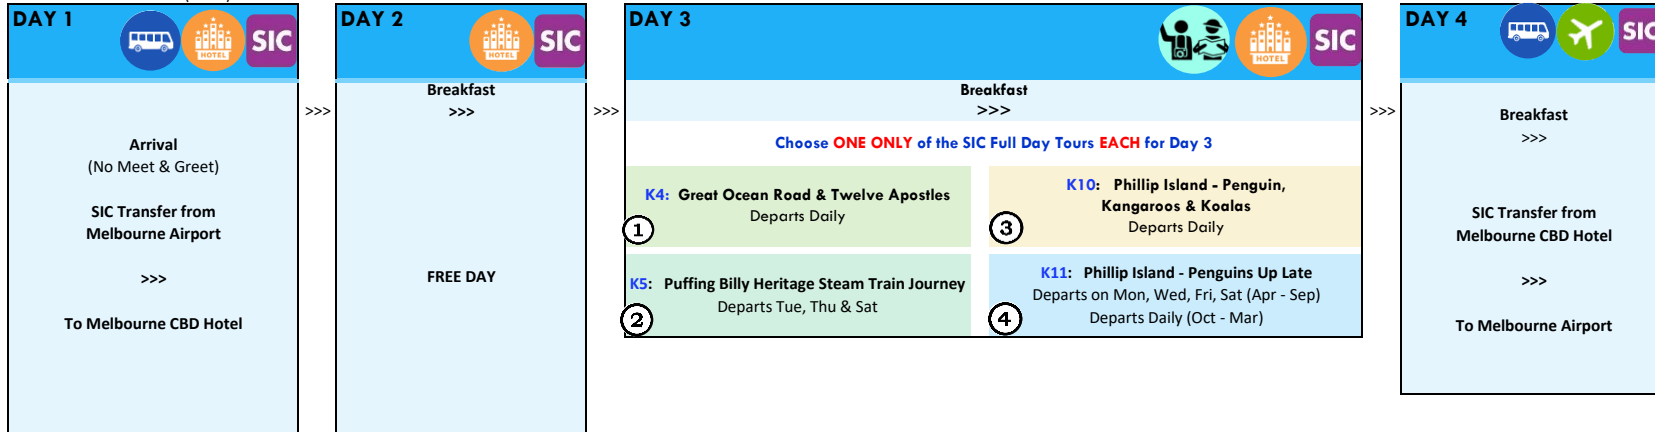

4 Days Melbourne Hotspot

(1 Full Day Tours)
Valid Till 31 Mar 2019

Tour Code : MEL-3NMHS(NEW)

*Private transfer is available. Additional charge is required.

FREE WIFI	ACCOMMODATION	VALIDITY	BLOCK OUT	PER ADULT (A\$)			PER CHILD 3 - 12 YEARS OLD (A\$)			EXTENSION WITH BREAKFAST				REMARKS			
				PER ROOM PER NIGHT (A\$)			SGL	TWN	TRP	CHT	CWB	CNB	SGL		TWN	TRP	CHD BREAKT
				SGL	TWN	TRP											
-	Nova Stargate Apartment Hotel (NO B*fast) 3.5*	1 Apr- 31 Aug 18 , 1 Dec 18 - 31 Mar 19	Australian Open, Grand Prix, AFL Grand Final, Melbourne Cup week, New Year's Eve.	467	320	315	258	234	143	115	115	160	N/A	Add \$25 per pax per day for breakfast if required.			
-	ibis budget Melbourne CBD 3* (Continental Bfast)	1 Apr18 - 31Mar19	28 - 29 Sep18	500	336	N/A	274	N/A	N/A	125	125	N/A	N/A	-			
Free Wifi	Ibis Styles Kingsgate Melbourne 3* (Hotel undergoing renovation until June 2020)	1 Apr- 30 Sep 18	6 - 7 Jun, 28 - 29 Sep18	513	342	337	281	185	146	129	129	159	16	-			