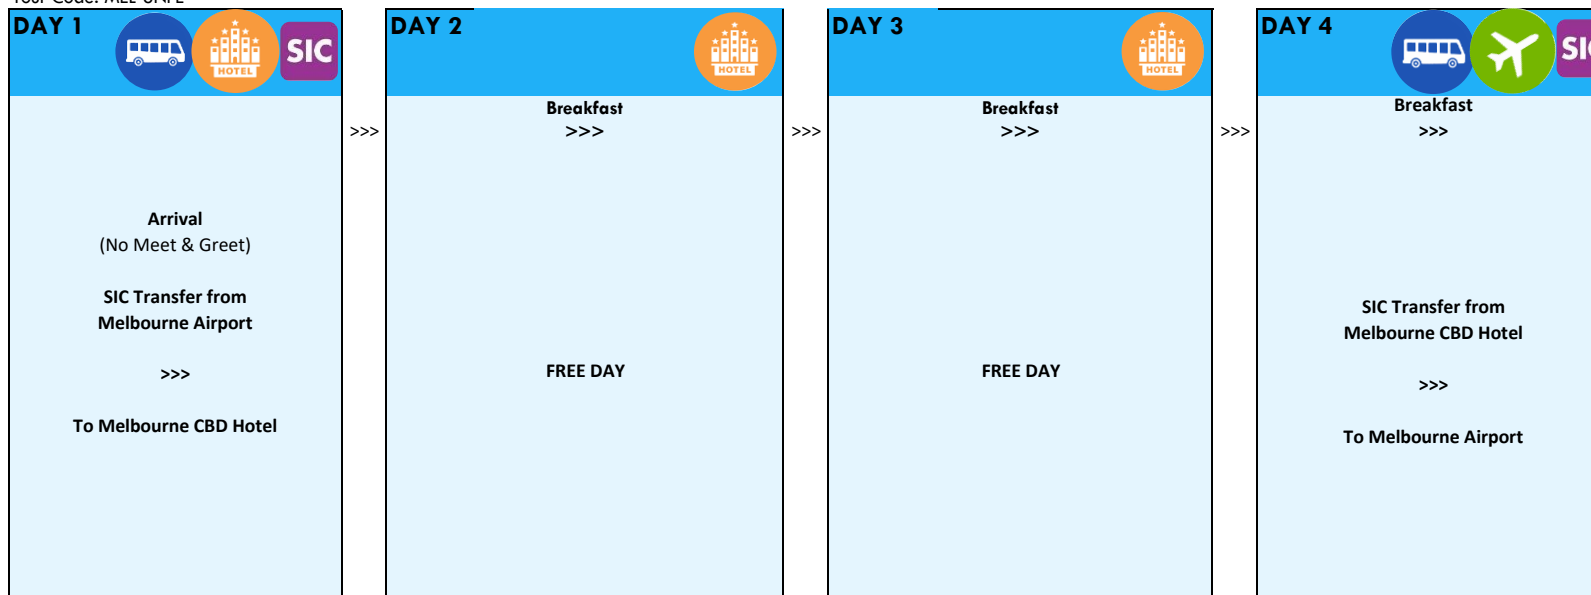

# 4 Days Melbourne Free And Easy

Valid till 31 Mar 2019

Tour Code: MEL-3NFE

\*Private transfer is available. Additional charge is required.

FREE WIFI	ACCOMMODATION	VALIDITY	BLOCK OUT	PER ADULT (A\$)			PER CHILD 3 - 12 YEARS OLD (A\$)			EXTENSION WITH BREAKFAST				REMARKS
				SGL	TWN	TRP	CHT	CWB	CNB	SGL	TWN	TRP	CHD BREAK'T	
-	Nova Stargate Apartment Hotel (NO B'fast) 3.5*	1 Apr- 31 Aug 18 , 1 Dec 18 - 31 Mar 19	Australian Open, Grand Prix, AFL Grand Final, Melbourne Cup week, New Year's Eve.	386	239	234	217	193	102	115	115	160	N/A	Add \$25 per pax per day for breakfast if required.
-	ibis budget Melbourne CBD 3* (Continental Bfast)	1 Apr18 - 31Mar19	28 - 29 Sep18	419	255	N/A	233	N/A	N/A	125	125	N/A	N/A	-