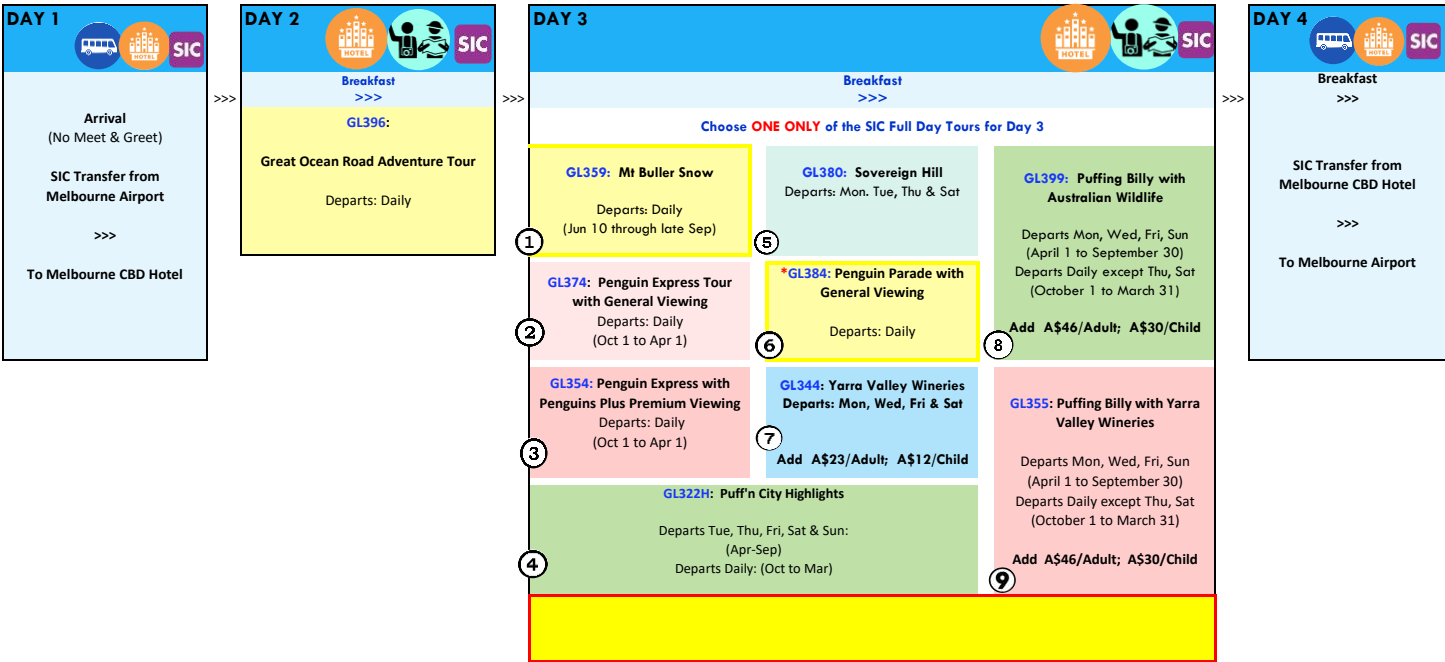

4 Days Enjoy Melbourne

(1 FULL DAY + HALF DAY)
Valid Till 31 Mar 2019

*Private transfer is available. Additional charge is required.

FREE WIFI	ACCOMMODATION	VALIDITY	BLOCK OUT	PER ADULT (A\$)			PER CHILD 3 - 12 YEARS OLD (A\$)			EXTENSION WITH BREAKFAST				REMARKS
				SGL	TWN	TRP	CHT	CWB	CNB	PER ROOM PER NIGHT (A\$)				
										SGL	TWN	TRP	CHD BREAKT	
-	Nova Stargate Apartment Hotel (NO B'fast) 3.5*	1 Apr- 31 Aug 18 , 1 Dec 18 - 31 Mar 19	Australian Open, Grand Prix, AFL Grand Final, Melbourne Cup week, New Year's Eve.	615	468	463	331	307	216	115	115	160	N/A	Add \$25 per pax per day for breakfast if required.
-	ibis budget Melbourne CBD 3* (Continental Bfast)	1 Apr18 - 31Mar19	28 - 29 Sep18	648	484	N/A	348	N/A	N/A	125	125	N/A	N/A	-
Free Wifi	Ibis Styles Kingsgate Melbourne 3* (Hotel undergoing renovation until June 2020)	1 Apr- 30 Sep 18	6 - 7 Jun, 28 - 29 Sep18	661	490	485	354	258	219	129	129	159	16	-
-	Causeway Inn On The Mall 3* (Cont. Buffet B'fast) Stay between 01Apr18-31Aug18 - 4th Night Free	Special Booking Period: 15 Feb - 31 May18	6-9 Jun , 16-17, 19-20, 22-23, 25, 27-28 Jul, 2-3, 5, 28-29 Aug 18	687	503	520	367	372	216	137	137	216	N/A	Special Offer Travel Period: 1 Apr - 31 Aug, 1 - 24 Dec18, 2 -10 Jan19 Travel between 01Apr18-31Aug18 -Stay 3 nights and get the 4th Night Free
-	Causeway Inn On The Mall (Cont. Buffet B'fast) 3*	1 Apr18 - 27 Mar19	Min. 2N 6 - 9 Jun, 28 - 29 Sep, 20 Oct, 1 - 6, 8 Nov, 31 Dec18, 14 - 27 Jan19, 7 -10, 14 -17,21 - 24, 28 - 31 Mar19	726	523	534	386	372	216	149	149	229	N/A	-
-	Great Southern Hotel Melbourne 3.5*	1 Apr- 30 June18	Min.2N 6 Jun18	645	513	N/A	377	N/A	N/A	124	143	N/A	N/A	-
-	Great Southern Hotel Melbourne 3.5*	1 July18- 31 Mar19	Min.2N 28 - 29 Sep, 19 - 20, 26 - 27 Oct, 2 - 10 Nov, 31 Dec18, 14 - 27 Jan, 4 - 5 Feb, 22 - 24 Mar19	658	520	N/A	383	N/A	N/A	128	147	N/A	N/A	-
-	Hotel Causeway 3* (Cont. Buffet B'fast) Stay between 01Apr18-31Aug18 - 4th Night Free	Booking Period: 15 Feb - 31 May18	6 -9 Jun18, 16 -17, 19-20, 22-23 Jul, 2-3, 5, 28-29 Aug18	706	513	517	377	388	216	143	143	213	N/A	Special Offer Travel Period: 1 Apr18 - 31Aug18, 1 Dec18 - 24 Dec18, 2 -10 Jan19 Travel between 01Apr18-31Aug18 -Stay 3 nights and get the 4th Night Free
-	Hotel Causeway 3* (Cont. Buffet B'fast)	1 Apr18 - 27 Mar19	20 Oct, 8 Nov18 Min. 2N 6 - 9 Jun, 28 - 29 Sep, 27 Oct1, 1 - 6 Nov, 31Dec18, 14 - 27 Jan, (TBC)7 - 31 Mar19	768	544	539	407	388	216	162	162	232	N/A	-
-	ibis Melbourne Swanston Street 3*	1 Apr - 30 Sep18	28-29 Sep 18	680	500	N/A	364	N/A	N/A	135	135	N/A	N/A	28-29 Sep 18 \$65 Surcharge
-	Causeway 353 Hotel 4* (Cont. Buffet B'fast) Stay between 01Apr18-31Aug18 - 4th Night Free	Booking Period: 15 Feb - 31 May18	20 Oct, 8 Nov18 Min. 2N 6 - 9 Jun1, 28 - 29 Sep, 27 Oct, 1- 6 Nov, 31Dec18, 14 - 27 Jan(TBC)7 - 31 Mar19	729	524	538	388	388	216	150	150	233	N/A	Special Offer Travel Period: 1 Apr18 - 31Aug18, 1 Dec18 - 24 Dec18, 2 -10 Jan19 Travel between 01Apr18-31Aug18 -Stay 3 nights and get the 4th Night Free