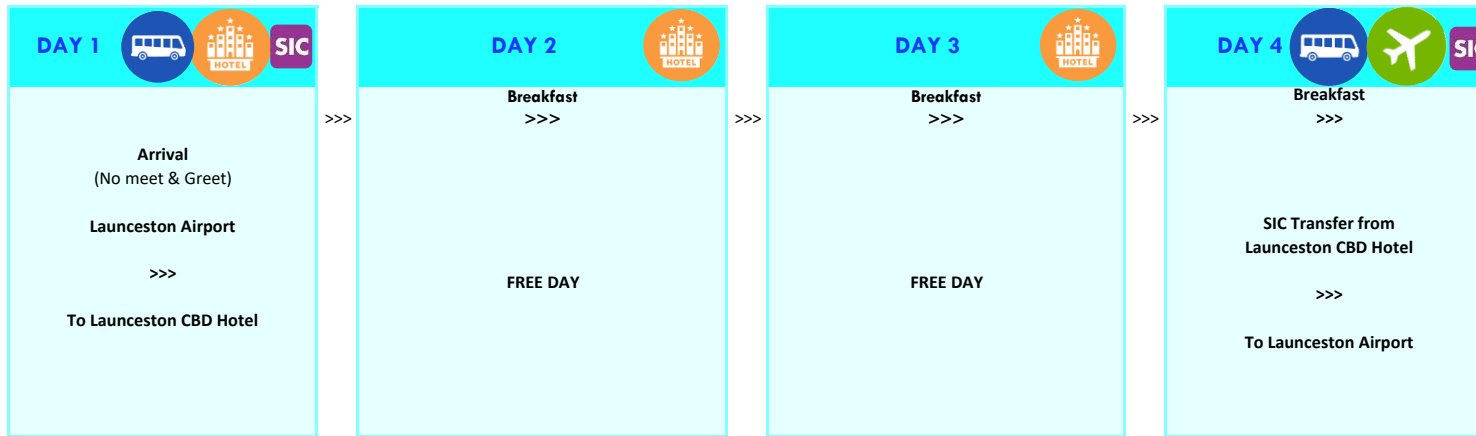

4 Days Launceston Free & Easy

Valid Till 31 Mar 2019

Tour Code:LST-3NFE

*Private transfer is available. Additional Charge is required.

FREE WIFI	ACCOMMODATION	VALIDITY	BLOCK OUT	PER ADULT			PER CHILD			EXTENSION WITH BREAKFAST				REMARKS
				SGL	TWN	TRP	CHT	CWB	CNB	PER ROOM				
										SGL	TWN	TRP	AKT	
-	Hotel Grand Chancellor Launceston 4* Low	01 May 18 – 30 Sept 18	2-4 May	607	347	342	328	181	116	180	180	220	19	-
-	Hotel Grand Chancellor Launceston 4* High	01 April 18 – 30 April 18 01 Oct 18 – 31 Mar 19	1-2, 5, 26-27 Feb, 1 Apr	673	380	375	361	181	116	195	199	239	19	-
-	Mantra Charles - Launceston 4* Low	9 -25 Dec, 01 Apr - 28 Oct, 6-27 Jan 19	-	607	347	N/A	328	N/A	N/A	180	180	N/A	N/A	-
-	Mantra Charles - Launceston 4* High	29 Oct - 08 Dec, 26 Dec - 5 Jan, 28 Jan - 31 Mar 19	4-11 Feb 19	745	416	N/A	397	N/A	N/A	220	220	N/A	N/A	-
-	Mercure Hotel Launceston 4*	1 Apr - 30 Sep 18	6-9 Apr, 27-28 Apr, 2-5 May, 2-3 & 23-24 Jun, 13-14 Jul 18	690	388	383	369	319	137	204	204	284	25	\$95 surcharge applied on block out day