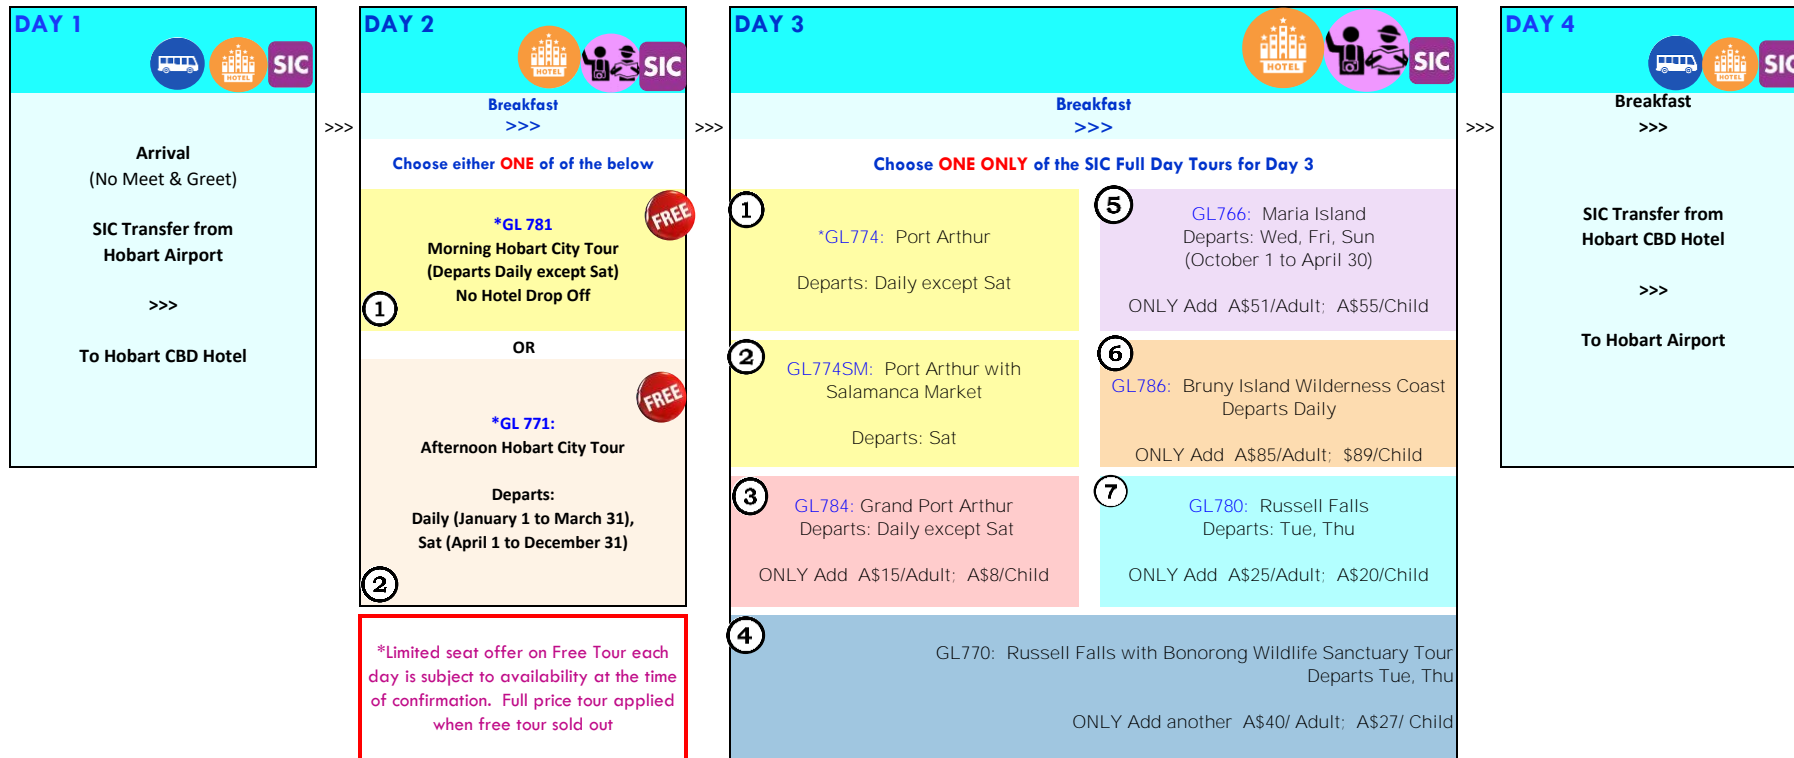

# 4 Days Hobart Highlight

(1 Full Day + Half Day Tour)

Valid Till 31 Mar 2019

\*Private transfer is available. Additional Charge is required.

FREE WIFI	ACCOMMODATION	VALIDITY	BLOCK OUT	PER ADULT (A\$)						PER CHILD 3 - 12 YEARS OLD (A\$)				REMARKS
				EXTENSION WITH BREAKFAST			PER ROOM PER NIGHT (A\$)							
				SGL	TWN	TRP	SGL	TWN	TRP	CHD BREAK'T				
-	Travelodge Hotel Hobart 4*	1 Apr - 30 Sep 18	-	SGL	TWN	TRP	CHT	CWB	CNB	SGL	TWN	TRP	CHD BREAK'T	-
				624	416	411	337	311	163	150	150	210	15	

\*Private transfer is available. Additional Charge is required.

FREE WIFI	ACCOMMODATION	VALIDITY	BLOCK OUT	PER ADULT (A\$)			PER CHILD 3 - 12 YEARS OLD (A\$)			EXTENSION WITH BREAKFAST				REMARKS
				PER ROOM PER NIGHT (A\$)			PER ROOM PER NIGHT (A\$)							
				SGL	TWN	TRP	CHT	CWB	CNB	SGL	TWN	TRP	CHD BREAK'T	
-	Travelodge Hotel Hobart 4*	1 Oct 18 - 31 Mar 19	Min 3N 28 Dec 18 - 3 Jan 19 Min 2N 8 - 11 Feb 2019	707	457	452	378	311	163	174	174	234	15	-
-	Travelodge Hotel Hobart 4*	04 -11 Feb 19	-	880	544	539	465	311	163	224	224	284	15	-
-	Wrest Point Tasmania 4*	1 Apr - 30 Sep 18	-	707	504	499	425	370	256	174	201	238	22	-
-	Wrest Point Tasmania 4*	1 Oct 18 - 31 Mar 19	Min 2 N 27 Dec 18 - 5 Jan 19 7 - 11 Feb 19	786	544	539	465	370	256	197	224	301	22	-
-	Hotel Grand Chancellor Hobart 4*	1 Jun - 31 Aug 18	-	935	571	566	492	346	187	240	240	310	22	-
-	Hotel Grand Chancellor Hobart 4*	1 Apr - 31 May 18 1 Sep - 25 Dec 18	Min 3 N 26 Dec 18 - 2 Jan 19	1021	614	609	535	346	187	265	265	335	22	-
-	Hotel Grand Chancellor Hobart 4*	3 Jan 19 - 31 Mar 19	Min 3N 9 - 14 Feb 19	1176	692	687	613	346	187	310	310	380	22	-
-	Lenna of Hobart 4*	1 Apr - 30 Sep 18	-	949	621	616	542	432	187	244	269	364	22	-
-	Lenna of Hobart 4*	1 Oct 18 - 31 Mar 19	26 Dec 18 - 3 Jan 19 7 - 11 Feb 19	1131	713	708	634	432	187	297	322	417	22	-

\*\*\* Peak Season Date is Subject to change Without Prior Notice \*\*\*

[Click here to Submit Enquiry](#)

Updated:VH-050318