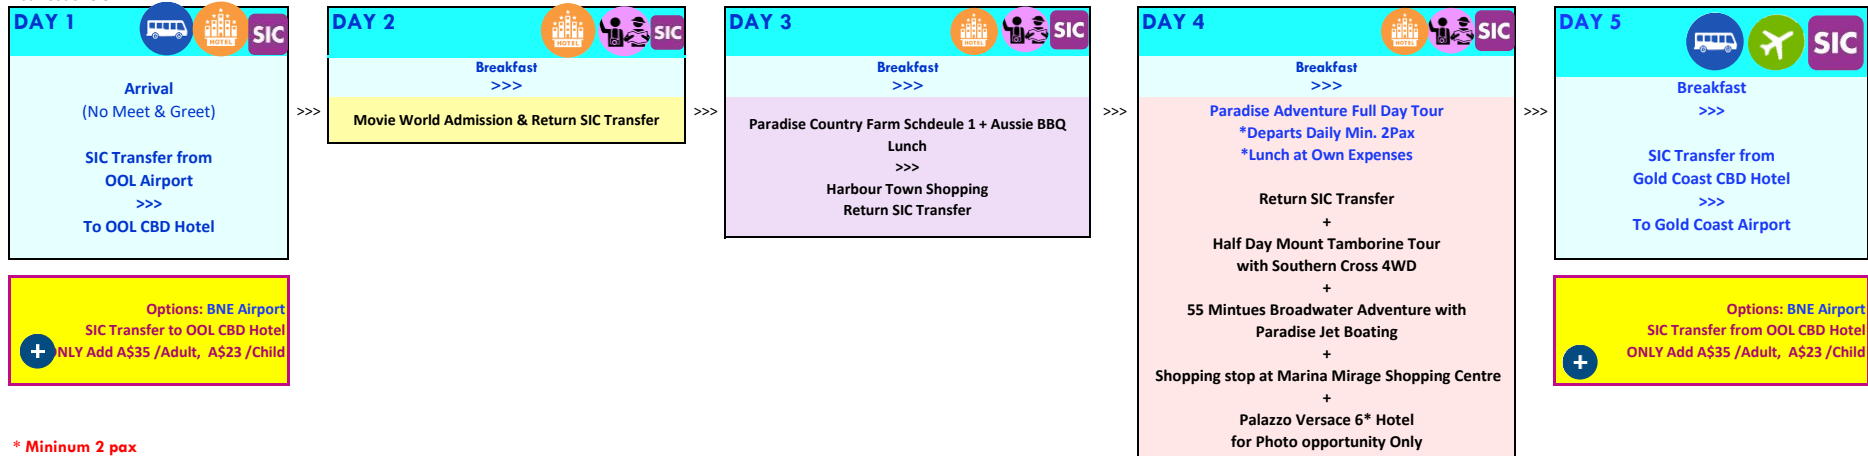

5 Days Gold Coast Paradise Adventure Day Tours

Valid Till 31 Mar 2019

Tour Code: OOL-4NPADT

* Minimum 2 pax

*Private Transfer upon request. Additional charge is required.

FREE WIFI	ACCOMMODATION	VALIDITY	BLOCK OUT	PER ADULT (A\$)			PER CHILD 3 - 12 YEARS OLD (A\$)			EXTENSION WITH BREAKFAST				REMARKS
				SGL	TWN	TRP	CHT	CWB	CNB	PER ROOM PER NIGHT (A\$)				
										SGL	TWN	TRP	CHD BREAKT	
-	Alpha Sovereign Hotel Gold Coast 4*	1 Apr 18 - 31 Mar 19	1-15Apr 18 Min 3N 30Jun - 2Jul 18 Min 2N 19-21Oct 18 Min 2 23-28 Sep 18- STOP SELL 25 Dec18 - 10 Jan 19 Min 3N	793	560	N/A	467	N/A	N/A	134	134	N/A	N/A	-
-	Mantra Sun City 4* - Min.2N	1 Apr 18 - 31 Mar 19	1 - 18 Apr, 7 - 20 May, 29 Jun - 8 Jul, 28 Sep - 7 Oct, 19 - 21 Oct, 21 Dec 18 - 29 Jan19 1 - 10 Feb19	823	575	580	482	407	277	141	141	210	0	*Min 3N 21 Dec - 6 Feb, Add A\$70 PRPN
-	Mantra Sun City 4*	1 Apr 18 - 31 Mar 19	1 - 18 Apr, 7 - 20 May, 29 Jun - 8 Jul, 28 Sep - 7 Oct, 19 - 21 Oct, 21 Dec 18 - 29 Jan19, 1 - 10 Feb19	977	652	647	559	514	277	177	177	250	0	*Min 3N 21 Dec - 6 Feb, Add A\$70 PRPN
-	Mantra Legends Hotel 4* - Min. 2N TRAVEL FAIR SPECIAL Booked By 30 Apr 2018	Travel Period 1 Apr - 30 Sep18	Excluding: 29 Mar - 18 Apr, 7 - 20 May, 29 Jun - 2 Jul, 28 - 30 Sep 18	844	586	581	492	458	290	146	146	206	18	-