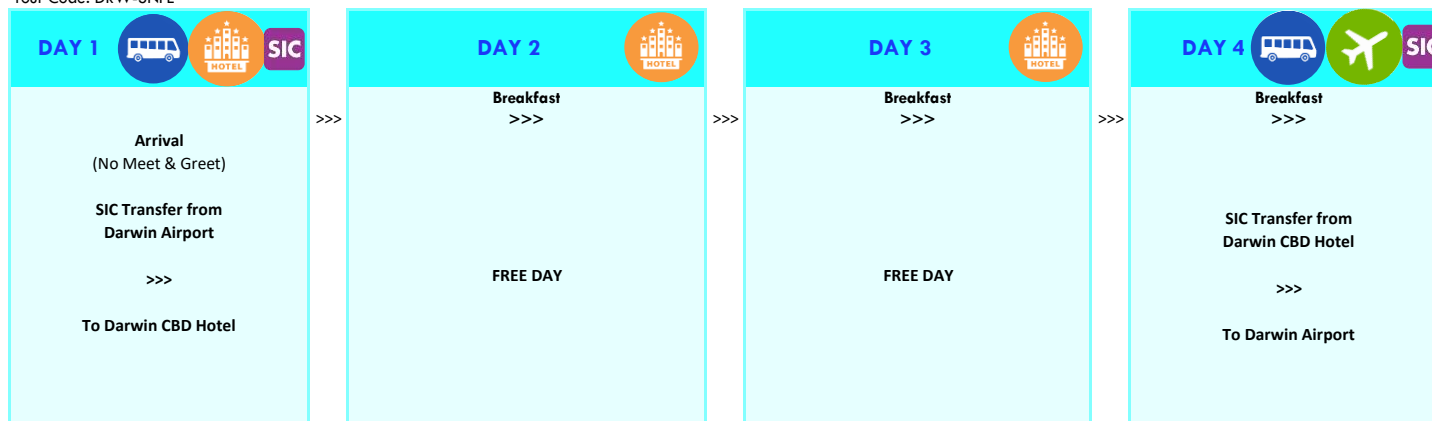

# 4 Days Darwin Free & Easy

Valid Till 31 Mar 2019

Tour Code: DRW-3NFE

\*Private transfer is available. Additional charge is required.

FREE WIFI	ACCOMMODATION	VALIDITY	BLOCK OUT	PER ADULT (A\$)			PER CHILD 3 - 12 YEARS OLD (A\$)			EXTENSION WITH BREAKFAST				REMARKS
				SGL	TWN	TRP	CHT	CWB	CNB	PER ROOM PER NIGHT (A\$)				
										SGL	TWN	TRP	CHD BREAKT	
-	Club Tropical Resort Darwin 4*	1-30 Apr 18 1 Oct 18-30 Apr 19	-	418	286	281	262	226	109	124	142	195	17	-
-	Club Tropical Resort Darwin 4*	1 May- 31 Sep 18	-	560	357	352	333	226	109	165	183	236	17	-
-	Darwin Central Hotel 4*	1- 30 Apr 18 1 Nov 18 - 31 Mar 19	11 - 17 Jun, 1 - 07 Aug 18	491	291	297	267	285	109	145	145	215	17	-
-	Darwin Central Hotel 4*	1 - 31 May 18, 1 - 31 Oct 18	11 - 17 Jun, 1 - 7 Aug 18	608	350	345	326	285	109	179	179	249	17	-
-	Darwin Central Hotel 4*	1- 10 Jun, 18 Jun - 31 July 18 8 Aug 18 - 30 Sep 18	11 - 17 Jun, 1 - 07 Aug 18	857	474	469	450	285	109	251	251	321	17	-
-	DoubleTree by Hilton Esplanade Darwin 4* (Closed from 1 - 8 Apr)	8 - 30 Apr 18 13 Oct 18 - 31 Mar 19	(Min.2N) (TBC)15-17 Jun 18 (Min.3N) 4-6 Aug 18	508	300	328	276	361	106	150	150	242	16	Over 12yrs Bfast Full charge
-	DoubleTree by Hilton Esplanade Darwin 4*	1 May - 12 Oct 18	(Min.2N) (TBC)15-17 Jun 18 (Min.3N) 4-6 Aug 18	819	455	450	431	361	106	240	240	332	16	Over 12yrs Full charge