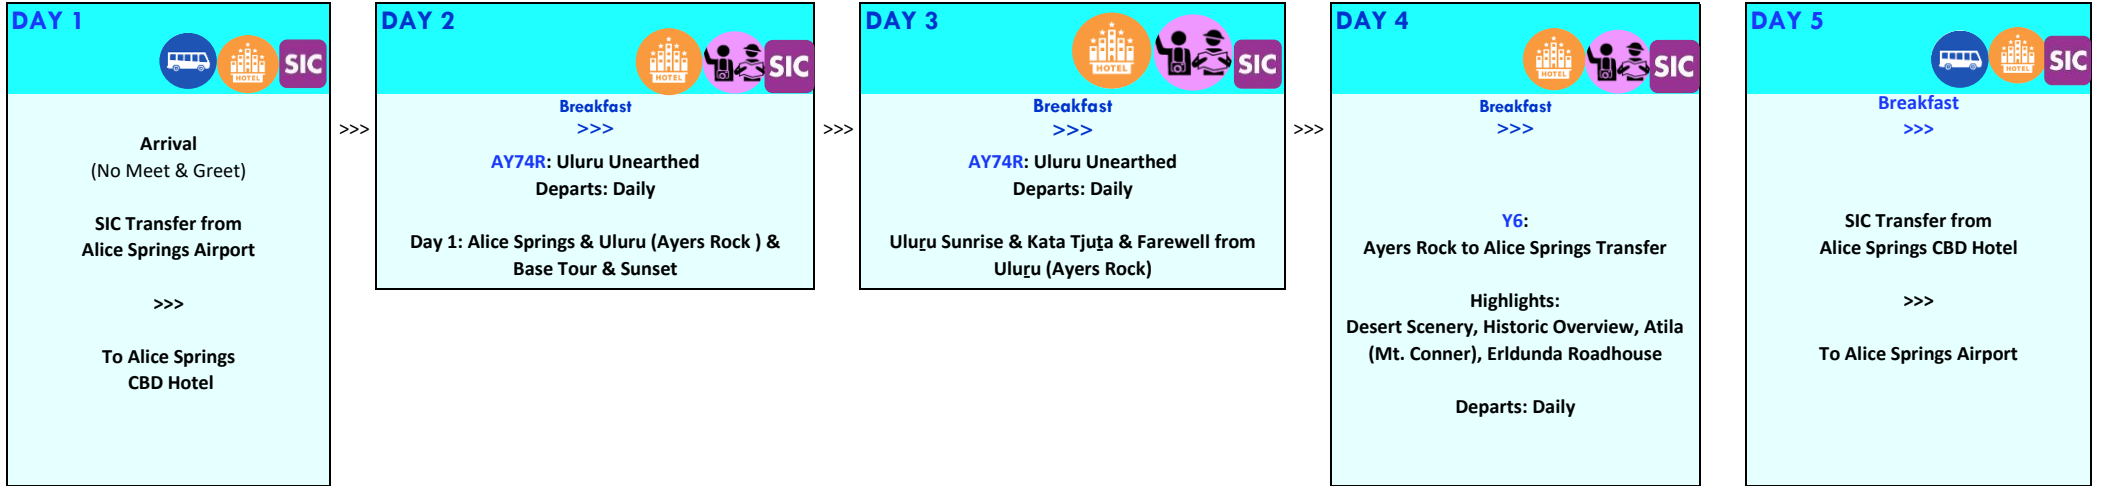

# 5 Days Alice Springs Signature

Valid Till 31 Mar 2019

Tour Code: ASP-4NASPS

\*Private transfer is available. Additional charge is required.

FREE WIFI	ACCOMMODATION	VALIDITY	BLOCK OUT	PER ADULT (A\$)			PER CHILD 3 - 12 YEARS OLD (A\$)			EXTENSION WITH BREAKFAST				REMARKS
				SGL	TWN	TRP	CHT	CWB	CNB	PER ROOM PER NIGHT (A\$)			CHILD BREAK'T	
										SGL	TWN	TRP		
Free	Desert Palms Alice Springs 3* (FIT, No BFAST)	1 Apr 18 - 31 Mar 19	8 - 11 Jun, 31 Aug - 2 Sep 18	1544	1113	1108	887	696	682	140	140	161	0	Baby Cot : \$25/N
-	DoubleTree by Hilton Alice Springs 4* (Low)	1 Dec 18 - 31 Jan 19	8-11 Jun, 13-20 Oct 18	1659	1217	1225	991	1014	705	165	185	275	17	-
-	DoubleTree by Hilton Alice Springs 4* (High)	1 Apr - 30 Nov 18 1 Feb - 31 Mar 19	8-11 Jun, 13-20 Oct 18	1696	1235	1237	1009	1014	705	173	193	283	17	-
-	DoubleTree by Hilton Alice Springs 4* (Event)	8 - 11 Jun 18 13 - 20 Oct 18	8-11 Jun, 13-20 Oct 18	2004	1389	1384	1163	1014	705	240	260	350	17	-

\*\*\* Peak Season Date is Subject to change Without Prior Notice \*\*\*

[Click here to Submit Enquiry](#)

Updated:VH-050318