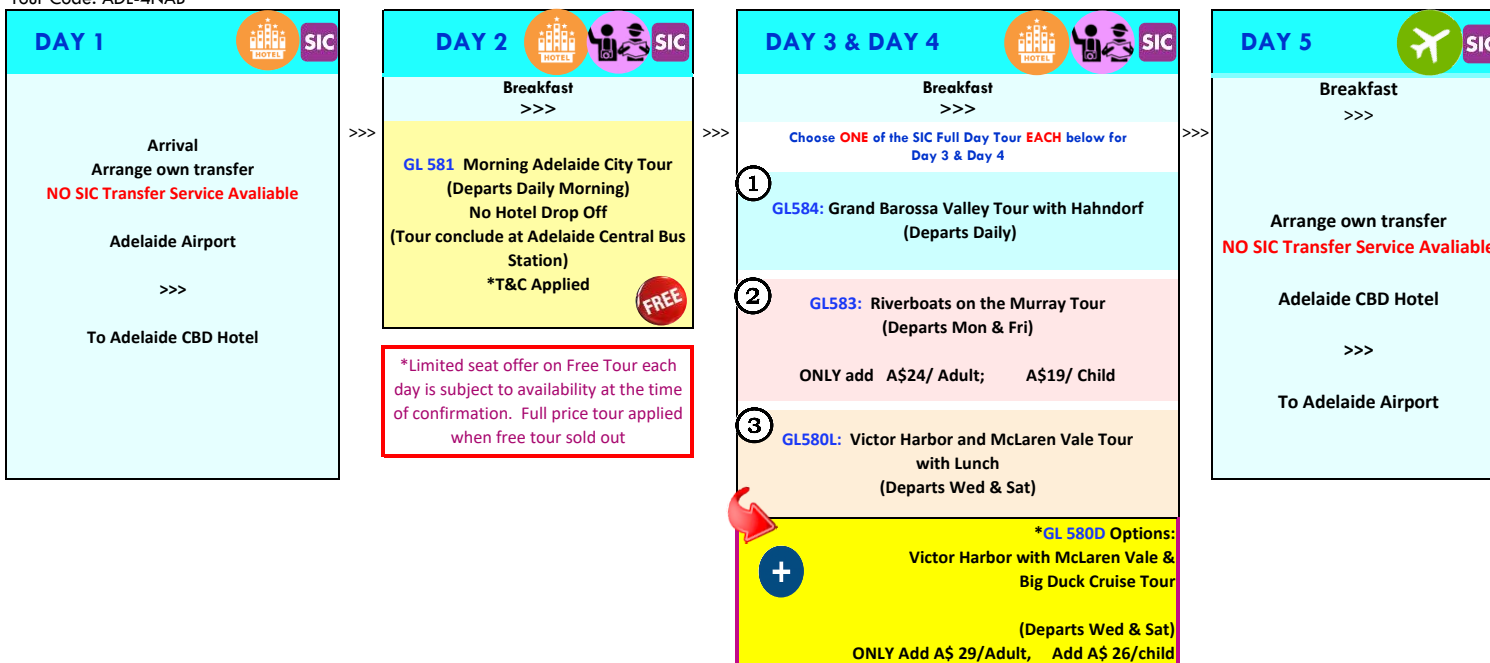

5 Days Adelaide & Beyond (2 Full Day Tours + 1 Half Tour)

Valid Till 31 Mar 2019

Tour Code: ADL-4NAB

*Private transfer is available. Additional Charge is required.

FREE WIFI	ACCOMMODATION	VALIDITY	BLOCK OUT	PER ADULT			PER CHILD			EXTENSION WITH BREAKFAST				REMARKS
				SGL	TWN	TRP	CHT	CWB	CNB	PER ROOM			TAKT	
										SGL	TWN	TRP		
-	Ibis Styles Adelaide Grosvenor	1 Apr - 30 Sep 18	14 -16 May, 3 -7 Sep 18	812	545	N/A	427	N/A	N/A	149	149	N/A	N/A	Blockout over special events Max.2 adults
-	Breakfree Directors Studios (No B'fast)	1Apr - 31Aug, 8 Dec18 - 12 Jan19, 21Jan-17 Feb 19	N/A	817	547	606	429	287	160	150	150	187	N/A	-
-	Breakfree Directors Studios (No B'fast)	1 Sep - 7 Dec 18, 13-20 Jan 19	N/A	877	578	636	460	287	160	164	164	201	N/A	-