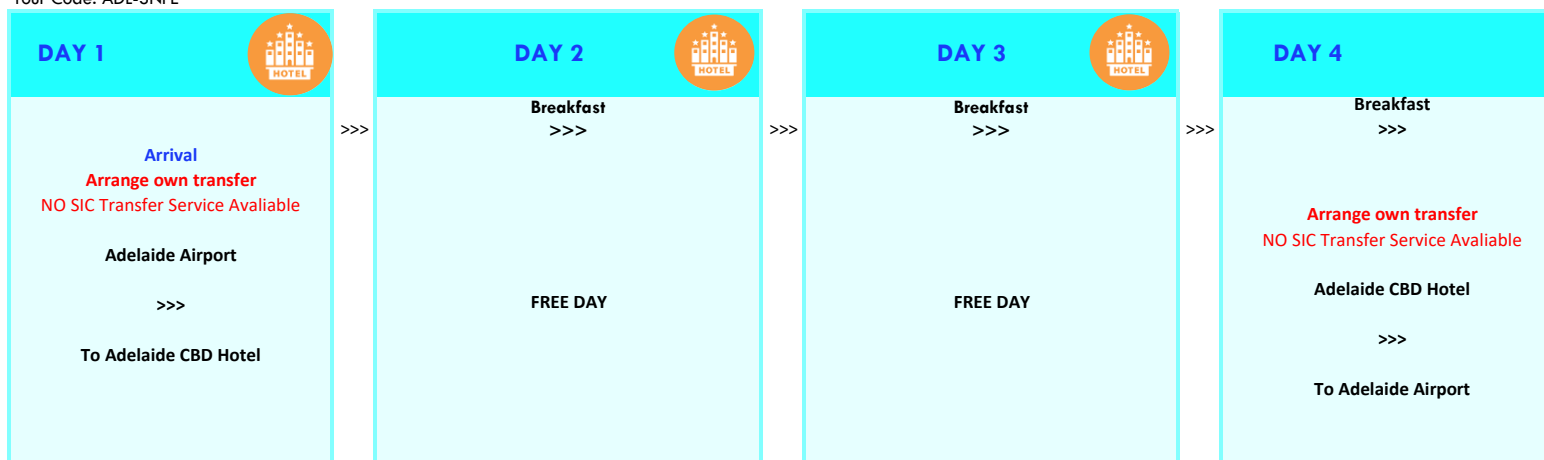

4 Days Adelaide Free & Easy

Valid Till 31 Mar 2019

Tour Code: ADL-3NFE

*Private transfer is available. Additional Charge is required.

FREE WIFI	ACCOMMODATION	VALIDITY	BLOCK OUT	PER ADULT (A\$)			PER CHILD 3 - 12 YEARS OLD (A\$)			EXTENSION WITH BREAKFAST				REMARKS			
				PER ROOM PER NIGHT (A\$)			SGL	TWN	TRP	CHT	CWB	CNB	SGL		TWN	TRP	CHD BREAK'T
				SGL	TWN	TRP											
-	Ibis Styles Adelaide Grosvenor	1 Apr - 30 Sep 18	14 -16 May, 3 -7 Sep 18	456	253	N/A	243	N/A	N/A	149	149	N/A	N/A	Blockout over special events Max.2 adults			
-	Breakfree Directors Studios (No B'fast)	1 Apr - 31 Aug, 8 Dec 18 - 12 Jan 19, 21 Jan - 17 Feb 19	N/A	459	254	249	244	137	N/A	150	150	187	N/A	-			
-	Breakfree Directors Studios (No B'fast)	1 Sep - 7 Dec 18, 13-20 Jan 19	N/A	504	277	272	267	137	N/A	164	164	201	N/A	-			
-	Breakfree Directors Studios (No B'fast)	18 Feb - 31 Mar 19	N/A	763	407	402	397	137	N/A	244	244	281	N/A	-			

*Private transfer is available. Additional Charge is required.

FREE WIFI	 ACCOMMODATION	 VALIDITY	 BLOCK OUT	 PER ADULT (A\$)			 PER CHILD 3 - 12 YEARS OLD (A\$)			EXTENSION WITH BREAKFAST 				 REMARKS
				PER ROOM PER NIGHT (A\$) 				SGL	TWN	TRP	CHD BREAK'T			
				SGL	TWN	TRP	CNT					CWB	CNB	
-	Hotel Grand Chancellor Adelaide on Hindley	1 Oct 18 – 31 Mar 19	31 Dec 18 (TBC)01 – 04 Mar 19 (TBC)08 – 11 Mar 19 (TBC)15 – 18 Mar 19 (TBC)22 – 25 Mar 19	637	344	339	334	228	72	205	205	270	N/A	\$115 surcharge PRPN for all blockout event
-	Pullman Adelaide	1 Apr - 30 Sep 18	12- 22 Apr, 14- 17 May, 10 - 14 Jul, 2- 7 Sep 18	669	360	355	350	212	98	215	215	245	23	\$215 surcharge PRPN for all blockout event \$265 surcharge PRPN on 2-7 Sep 18