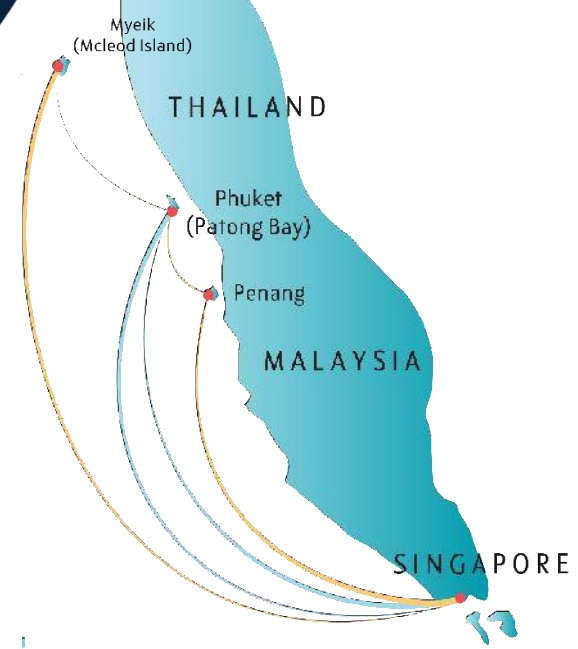

DREAM CRUISES

## Special Itineraries

Booking Period : Now Till - 30 OCT 2017

**Departure : 16 Nov 2017**

### 1 Night Dream Experience

DAY	DESTINATION	ETA	ETD
Thu 16 Nov	Singapore		2000
Fri 17 Nov	Singapore	0800	-

- **1 Night Dream Experience Cruise – Departing 16 Nov 2017**

**Special Rate starting from \$99 per pax**

# Cruise Fares

Rates Starting From (SGD)