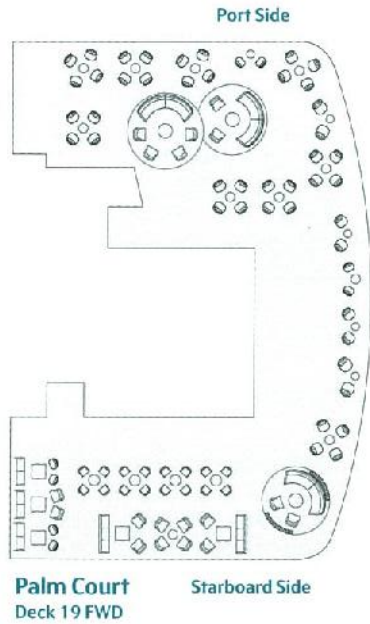

Cocktail Party Spaces

Palm Court – A unique high-end setting for private events, featuring an observatory, bar and afternoon high-tea.

Palm Court	Whole Outlet	Port Side	Starboard Side
Area (Sq. m)	495	386	109
Existing Seating	115	71	44
Theatre Seating	Approx.100 (near stage)	Approx.100 (near stage)	Approx.132
Boardroom Seating	-	-	-
Classroom Seating	-	-	-
U-Shape Seating	-	-	-
Banquet	-	-	-
Cocktail	Approx.495	Approx.386	Approx.109
Venue with Stage	Yes	Yes	No
Projector/Screen Setup	Yes	Yes	Yes
Built-in Television/LED Wall	No	No	No
Remarks	A partition enables option to convert to a closed-door area for private events		

Silk Road	
Area (Sq. m)	355
Existing Seating	148
Theatre Seating	Approx.57
Boardroom Seating	Approx.24
Classroom Seating	Approx.26
U-Shape Seating	Approx.19
Banquet	Approx.295
Cocktail	148
Venue with Stage	Yes
Projector/Screen Setup	Yes
Built-in Television/LED Wall	Yes
Remarks	