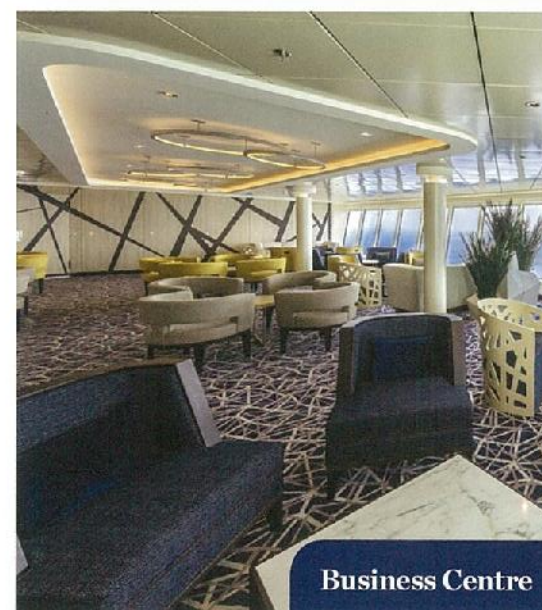

Meeting Spaces

Zodiac Theatre

Zodiac Theatre
Deck 6 & 7 FWD

Zodiac Theatre – Our luxurious grand theatre for staging conferences, live performances and a 3D cinema.

Zodiac Theatre	
Area (Sq. m)	1,585
Existing Seating	999
Theatre Seating	999
Venue with Stage	Yes
Projector/Screen Setup	Yes
Built-in Television/LED Wall	Yes
Remarks	Multi-lingual interpretation 395 headsets

Tributes

Tributes	Whole Outlet
Area (Sq. m)	244
Existing Seating	170
Theatre Seating	-
Boardroom Seating	-
Classroom Seating	-
U-Shape Seating	-
Banquet	-
Cocktail	Approx. 244
Venue with Stage	Yes
Projector/Screen Setup	Yes
Built-in Television/LED Wall	No
Remarks	-

Tributes – A stylish venue for functions, seminars, meetings and other events.

Tributes
Deck 8 FWD

Meeting Rooms

Business Centre

Meeting Room I & II	
Area (Sq. m)	41
Existing Seating	8
Theatre Seating	-
Boardroom Seating	8
Classroom Seating	-
U-Shape Seating	-
Banquet	-
Cocktail	-
Venue with Stage	No
Projector/Screen Setup	Yes
Built-in Television/LED Wall	Yes
Remarks	Able to top up second row with max. 6 seats

Meeting Room I & II – Elegant boardrooms for small executive meetings and private functions.

Meeting Room I & II
Deck 7 FWD