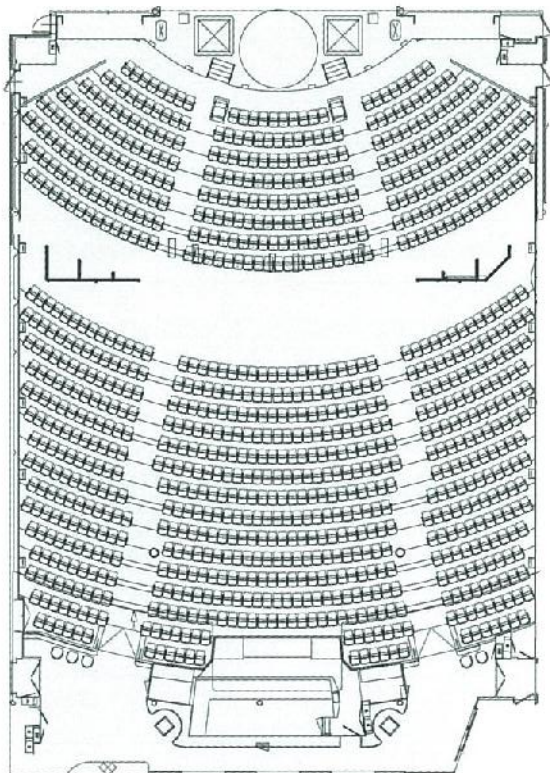

Meeting Spaces

Zodiac Theatre

Zodiac Theatre
Deck 6 & 7 FWD

Zodiac Theatre – Our luxurious grand theatre for staging conferences, live performances and a 3D cinema.

Zodiac Theatre	
Area (Sq. m)	1,585
Existing Seating	999
Theatre Seating	999
Venue with Stage	Yes
Projector/Screen Setup	Yes
Built-in Television/LED Wall	Yes
Remarks	Multi-lingual interpretation 395 headsets

Tributes

Tributes	Whole Outlet
Area (Sq. m)	244
Existing Seating	170
Theatre Seating	-
Boardroom Seating	-
Classroom Seating	-
U-Shape Seating	-
Banquet	-
Cocktail	Approx. 244
Venue with Stage	Yes
Projector/Screen Setup	Yes
Built-in Television/LED Wall	No
Remarks	-

Tributes – A stylish venue for functions, seminars, meetings and other events.

Tributes
Deck 8 FWD

Meeting Rooms

Business Centre

Meeting Room I & II	
Area (Sq. m)	41
Existing Seating	8
Theatre Seating	-
Boardroom Seating	8
Classroom Seating	-
U-Shape Seating	-
Banquet	-
Cocktail	-
Venue with Stage	No
Projector/Screen Setup	Yes
Built-in Television/LED Wall	Yes
Remarks	Able to top up second row with max. 6 seats