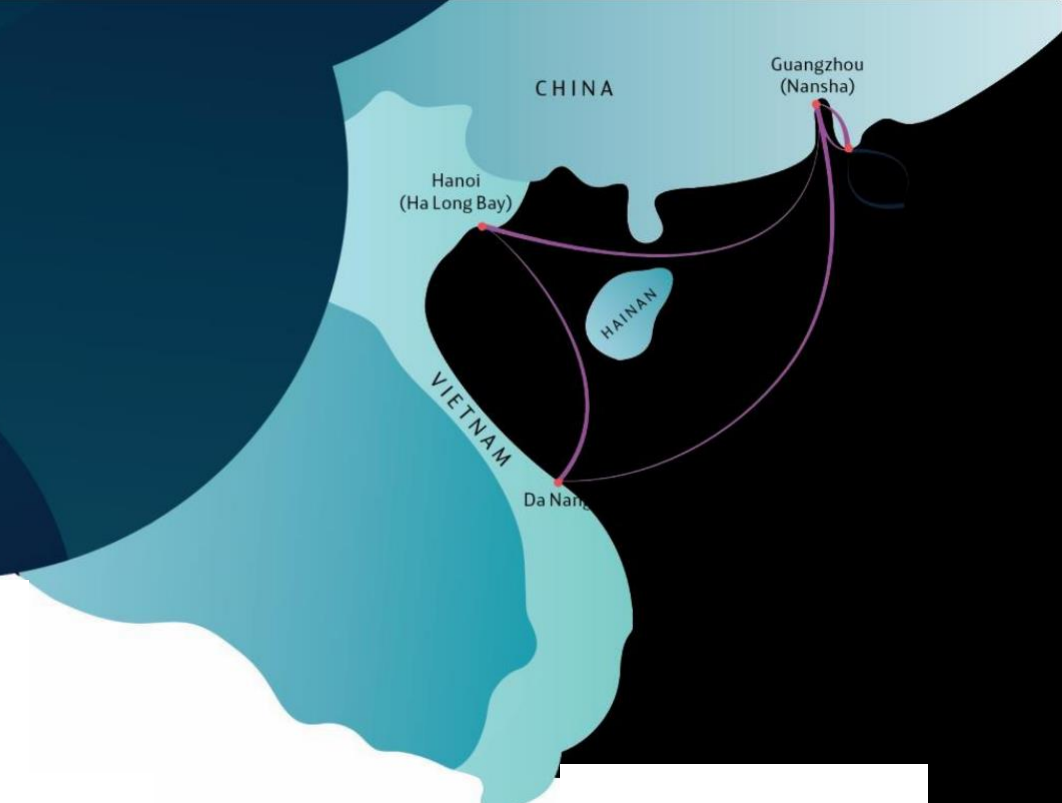

DREAM CRUISES

Itineraries

Nov 2016 – Mar 2017

20 Nov 2016 – 24 Mar 2017

HONG KONG WEEKEND GETAWAY

Hong Kong departure

(2 nights, Fri – Sun)

DAY	DESTINATION (Port)	ETA	ETD
Fri	Hong Kong	-	2230
Sat	Cruising At Sea	-	-
Sun	Hong Kong	0700	-