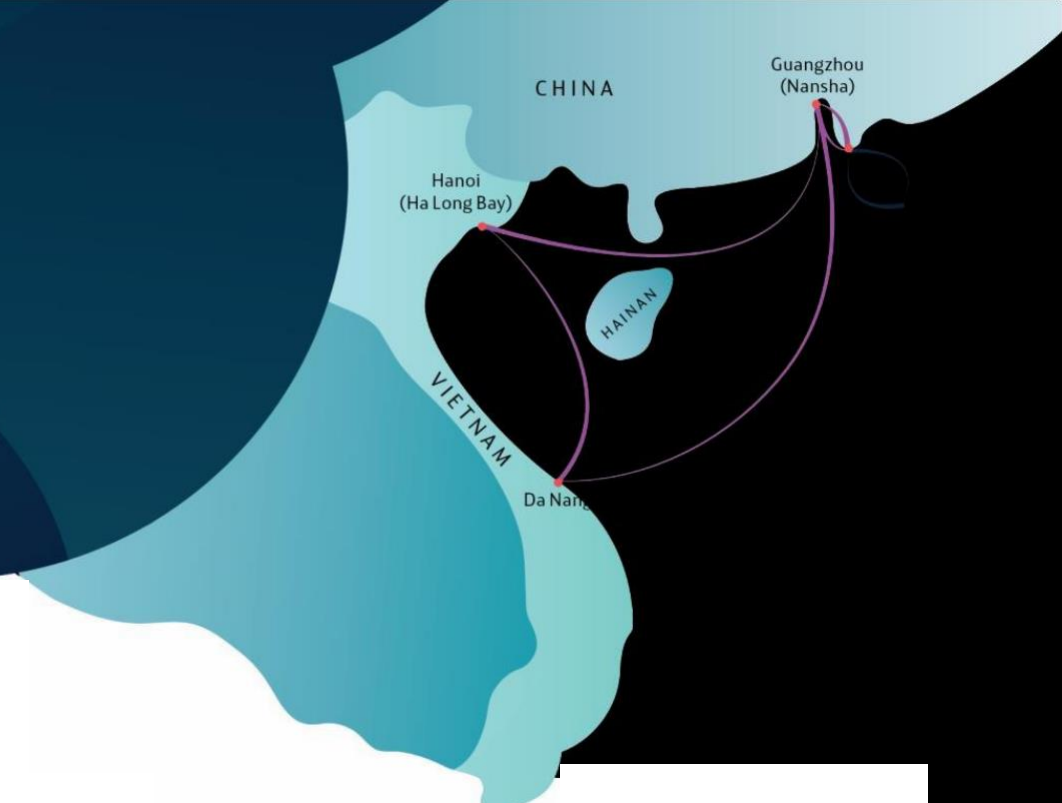

DREAM CRUISES

# Itineraries

Nov 2016 – Mar 2017

20 Nov 2016 – 24 Mar 2017

## HONG KONG WEEKEND GETAWAY

Hong Kong departure

(2 nights, Fri – Sun)

DAY	DESTINATION (Port)	ETA	ETD
Fri	Hong Kong	-	2230
Sat	Cruising At Sea	-	-
Sun	Hong Kong	0700	-