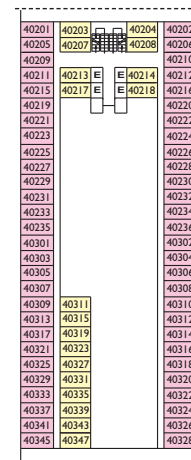

- Mini Suite with ocean view.** Rigoletto, Butterfly
- Mini Suite with ocean view balcony.** Rigoletto
- Suite with ocean view.** Rigoletto

DECK 12 BUTTERFLY

DECK 11 RIGOLETTO

DECK 10 NORMA

DECK 9 TOSCA

DECK 8 OTELLO

DECK 7 CARMEN

DECK 5 BOHÈME

DECK 6A MANON

DECK 4 NABUCCO

DECK PLANS

Costa Victoria