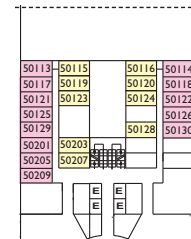

- Mini Suite with ocean view.** Rigoletto, Butterfly
- Mini Suite with ocean view balcony.** Rigoletto
- Suite with ocean view.** Rigoletto

DECK 12 BUTTERFLY

DECK 11 RIGOLETTO

DECK 10 NORMA

DECK 9 TOSCA

DECK 8 OTELLO

DECK 7 CARMEN

DECK 5 BOHÈME

DECK 6A MANON

DECK 4 NABUCCO

DECK PLANS

Costa Victoria