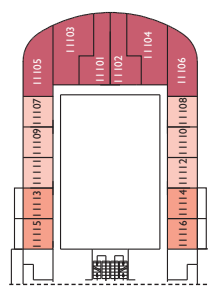

### Entertainment

- Theatre on two levels • Casino • Disco • Open air pool deck • Internet Point • Library • Shopping Center • Squok Club

Capriccio Bar

Grt: 75.000 t  
 Length: 253 m  
 Width 32 m  
 Cruising speed: 22 knots  
 Max speed: 24 knots

- Mini Suite with ocean view.** Rigoletto, Butterfly
- Mini Suite with ocean view balcony.** Rigoletto
- Suite with ocean view.** Rigoletto

DECK 12 BUTTERFLY

DECK 11 RIGOLETTO

DECK 10 NORMA

DECK 9 TOSCA

DECK 8 OTELLO

DECK 7 CARMEN

DECK 5 BOHÈME

DECK 6A MANON

DECK 4 NABUCCO

DECK PLANS

Costa Victoria