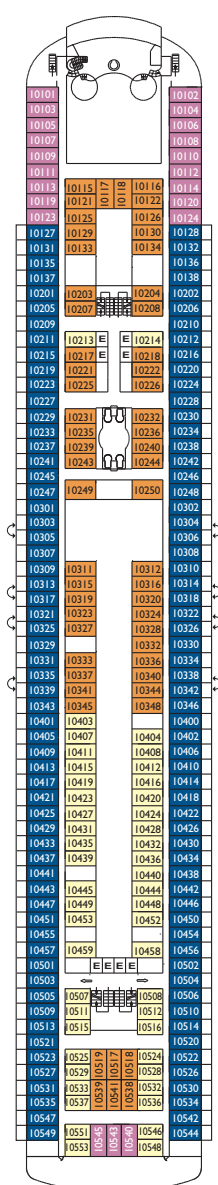

### Entertainment

- Theatre on two levels • Casino • Disco • Open air pool deck • Internet Point • Library • Shopping Center • Squok Club

Capriccio Bar

Grt: 75.000 t  
 Length: 253 m  
 Width 32 m  
 Cruising speed: 22 knots  
 Max speed: 24 knots

- single cabin
- H cabin for disabled guests
- ζ interconnecting cabins
- E lift

**Inside cabins**

- Classic** Nabucco, Bohème, Manon, Carmen, Otello, Tosca, Norma, Butterfly
- Premium** Otello, Tosca, Norma, Butterfly

- Mini Suite with ocean view.** Rigoletto, Butterfly
- Mini Suite with ocean view balcony.** Rigoletto
- Suite with ocean view.** Rigoletto

DECK 12 BUTTERFLY

DECK 11 RIGOLETTO

DECK 10 NORMA

DECK 9 TOSCA

DECK 8 OTELLO

DECK 7 CARMEN

DECK 5 BOHÈME

DECK 6A MANON

DECK 4 NABUCCO

DECK PLANS

Costa Victoria