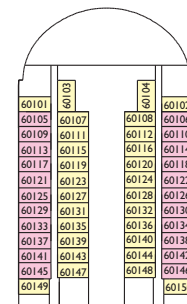

- Mini Suite with ocean view.** Rigoletto, Butterfly
- Mini Suite with ocean view balcony.** Rigoletto
- Suite with ocean view.** Rigoletto

DECK 12 BUTTERFLY

DECK 11 RIGOLETTO

DECK 10 NORMA

DECK 9 TOSCA

DECK 8 OTELLO

DECK 7 CARMEN

DECK 5 BOHÈME

DECK 6A MANON

DECK 4 NABUCCO

DECK PLANS

Costa Victoria