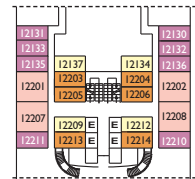

### Entertainment

- Theatre on two levels • Casino • Disco • Open air pool deck • Internet Point • Library • Shopping Center • Squok Club

Capriccio Bar

Grt: 75.000 t  
 Length: 253 m  
 Width 32 m  
 Cruising speed: 22 knots  
 Max speed: 24 knots

- Mini Suite with ocean view.** Rigoletto, Butterfly
- Mini Suite with ocean view balcony.** Rigoletto
- Suite with ocean view.** Rigoletto

DECK 12 BUTTERFLY

DECK 11 RIGOLETTO

DECK 10 NORMA

DECK 9 TOSCA

DECK 8 OTELLO

DECK 7 CARMEN

DECK 5 BOHÈME

DECK 6A MANON

DECK 4 NABUCCO

DECK PLANS

Costa Victoria