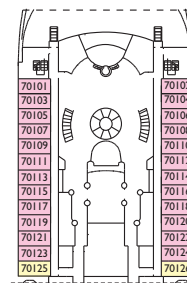

- Mini Suite with ocean view.** Rigoletto, Butterfly
- Mini Suite with ocean view balcony.** Rigoletto
- Suite with ocean view.** Rigoletto

DECK 12 BUTTERFLY

DECK 11 RIGOLETTO

DECK 10 NORMA

DECK 9 TOSCA

DECK 8 OTELLO

DECK 7 CARMEN

DECK 5 BOHÈME

DECK 6A MANON

DECK 4 NABUCCO

DECK PLANS

Costa Victoria