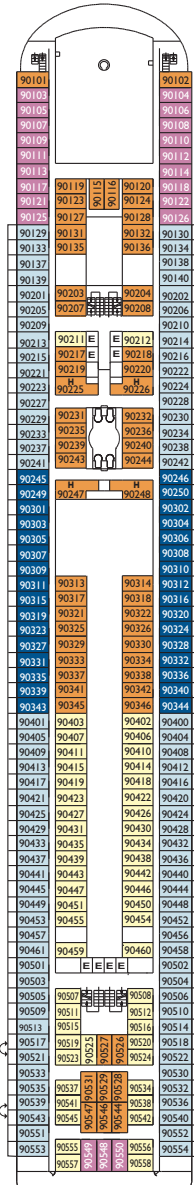

### Entertainment

- Theatre on two levels • Casino • Disco • Open air pool deck • Internet Point • Library • Shopping Center • Squok Club

Capriccio Bar

Grt: 75.000 t  
 Length: 253 m  
 Width 32 m  
 Cruising speed: 22 knots  
 Max speed: 24 knots

- single cabin
- H cabin for disabled guests
- ζ interconnecting cabins
- E lift

**Inside cabins**

- Classic** Nabucco, Bohème, Manon, Carmen, Otello, Tosca, Norma, Butterfly
- Premium** Otello, Tosca, Norma, Butterfly

- Mini Suite with ocean view.** Rigoletto, Butterfly
- Mini Suite with ocean view balcony.** Rigoletto
- Suite with ocean view.** Rigoletto

DECK 12 BUTTERFLY

DECK 11 RIGOLETTO

DECK 10 NORMA

DECK 9 TOSCA

DECK 8 OTELLO

DECK 7 CARMEN

DECK 5 BOHÈME

DECK 6A MANON

DECK 4 NABUCCO

DECK PLANS

Costa Victoria