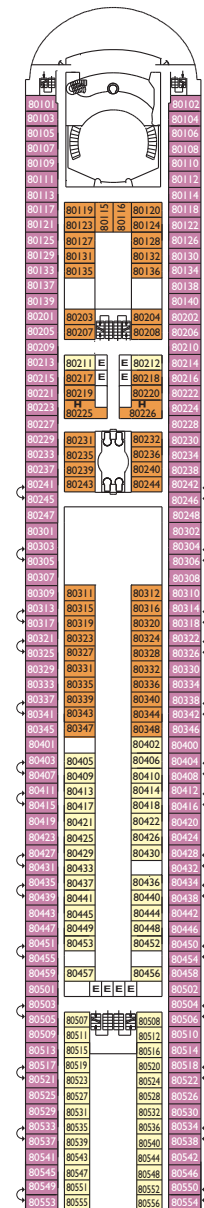

### Entertainment

- Theatre on two levels • Casino • Disco • Open air pool deck • Internet Point • Library • Shopping Center • Squok Club

Capriccio Bar

Grt: 75.000 t  
 Length: 253 m  
 Width 32 m  
 Cruising speed: 22 knots  
 Max speed: 24 knots

- single cabin
- H cabin for disabled guests
- ζ interconnecting cabins
- E lift

**Inside cabins**

- Classic** Nabucco, Bohème, Manon, Carmen, Otello, Tosca, Norma, Butterfly
- Premium** Otello, Tosca, Norma, Butterfly

- Mini Suite with ocean view.** Rigoletto, Butterfly
- Mini Suite with ocean view balcony.** Rigoletto
- Suite with ocean view.** Rigoletto

DECK 12 BUTTERFLY

DECK 11 RIGOLETTO

DECK 10 NORMA

DECK 9 TOSCA

DECK 8 OTELLO

DECK 7 CARMEN

DECK 5 BOHÈME

DECK 6A MANON

DECK 4 NABUCCO

DECK PLANS

Costa Victoria